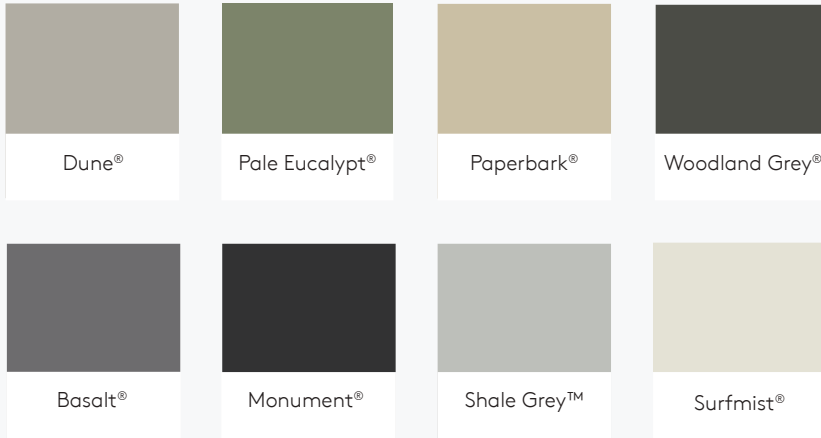

Colour Range

Melbourne Factory

Base Colorbond® Range

Galvanised Steel Finish

Painted Colorbond® Range

The COLORBOND® steel colour swatches shown have been reproduced to represent actual product colours as accurately as possible. However varying light conditions and limitations of the printing process may affect colour tones.