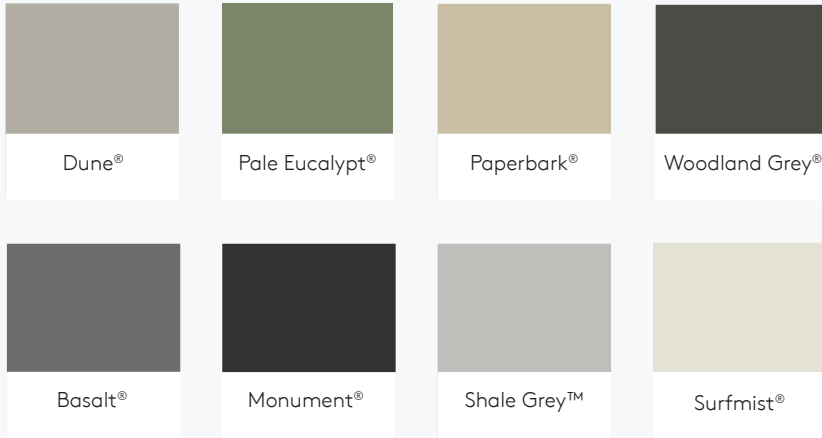

# Colour Range

### Base Colorbond® Range

### Painted Colorbond® Range

The COLORBOND® steel colour swatches shown have been reproduced to represent actual product colours as accurately as possible. However varying light conditions and limitations of the printing process may affect colour tones.