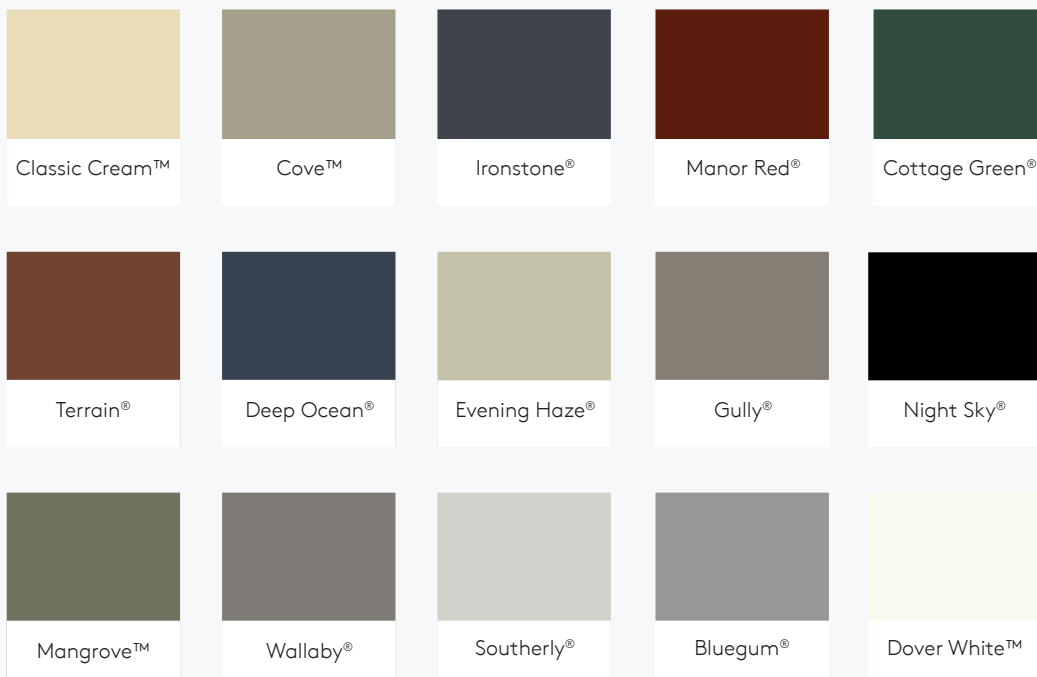

Colour Range

Sydney Factory

Base Colorbond® Range

*Jasper is available as a base colour for a limited time only. While stocks last.

Galvanised Steel Finish

Painted Colorbond® Range

The COLORBOND® steel colour swatches shown have been reproduced to represent actual product colours as accurately as possible. However varying light conditions and limitations of the printing process may affect colour tones.